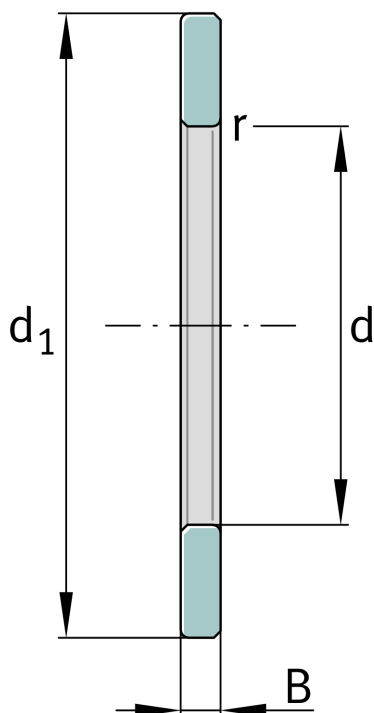

**WS81102**

Shaft locating washer

Schaeffler ID:
0000251600000Axial cylindrical roller bearings 811, single
direction, comprising K811, GS, WS

Technical information

**Main Dimensions & Performance Data**

d	15 mm	Bore diameter
d ₁	28 mm	Lip diameter shaft washer
B	2.75 mm	Height shaft washer
	9 g	Weight

Mounting dimensions

r _{min}	0.3 mm	minimum chamfer dimension
------------------	--------	---------------------------